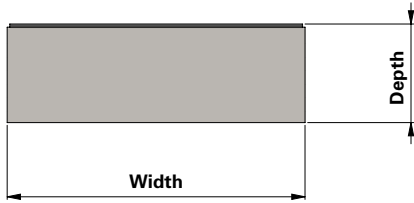

DATA SHEET

Replacement Elements Pre and Final Filters – Final Filter Panel

Final Filter Panel

Final Filter Panel for different brands of collectors.

Item	Description
1	Screen frame
2	Screen
3	Gasket

Dimensions [mm]		
Width	Length	Depth
514	708	50
762	708	50