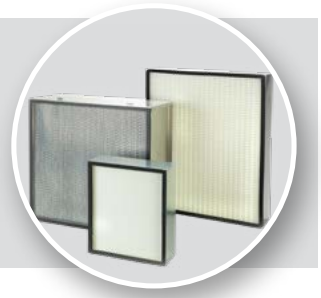

DATA SHEET

Replacement Elements Pre and Final Filters – Final Filter Panel

Final Filter Panel

Final Filter Panel for different brands of collectors.

Item	Description
1	Screen frame
2	Screen
3	Gasket

Dimensions [mm]		
Width	Length	Depth
514	708	50
762	708	50