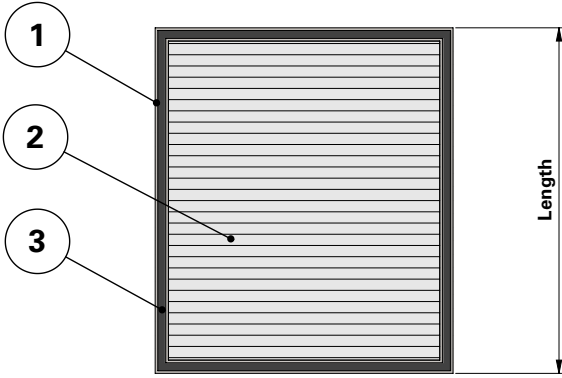

DATA SHEET

Replacement Elements Pre and Final Filters – Final Filter Panel

Final Filter Panel

Final Filter Panel for different brands of collectors.

Item	Description
1	Screen frame
2	Screen
3	Gasket

Dimensions [mm]		
Width	Length	Depth
514	708	50
762	708	50