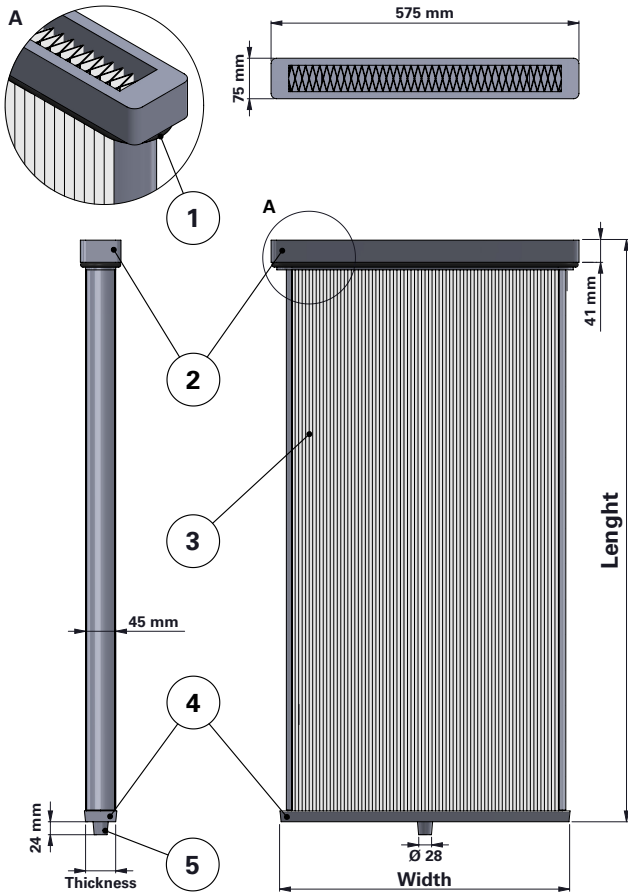

### Replacement Elements

Panels – Handte Style Large – Clean Air Side

### Handte Style Large – Clean Air Side

Panel Filter for Handte on Trumpf laser and other brands of collectors

Item	Description
1	Gasket
2	Header
3	Media pack
4	Footer
5	Lug

Dimensions [mm]	
Width	557
Thickness	54
Length	1043