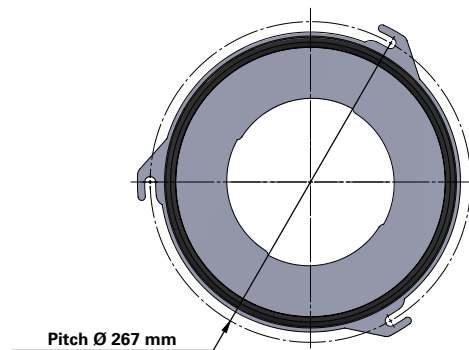

Donaldson
FILTRATION SOLUTIONS

DATA SHEET

Replacement Elements

Cartridges – Series 218 Quick Fix 3 Hook

Series 218 Quick Fix 3 Hook

Cartridge Filter with open top end cap with 3 hooks, 267 mm pitch diameter and closed bottom end cap

Special feature: Dirty Air Plenum installation for different brands of cartridge collectors

Without outer liner

Top end cap quick fix

Item	Description
1	Gasket
2	Top end cap quick fix
3	Media pack
4	Straps
5	Inner liner
6	Bottom end cap closed

Dimensions [mm]

Outer Ø	218
Inner Ø	143
L	1515
Pitch Ø	267