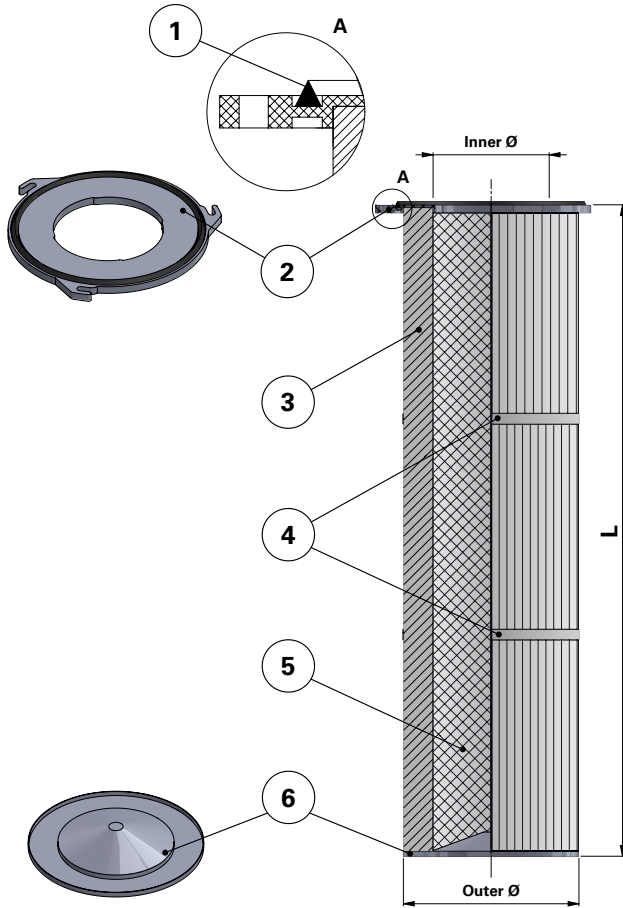

Donaldson
FILTRATION SOLUTIONS

DATA SHEET

Replacement Elements

Cartridges – Series 218 Quick Fix 3 Hook

Series 218 Quick Fix 3 Hook

Cartridge Filter with open top end cap with 3 hooks, 267 mm pitch diameter and closed bottom end cap

Special feature: Dirty Air Plenum installation for different brands of cartridge collectors

Without outer liner

Top end cap quick fix

Item	Description
1	Gasket
2	Top end cap quick fix
3	Media pack
4	Straps
5	Inner liner
6	Bottom end cap closed

Dimensions [mm]

Outer Ø	218
Inner Ø	143
L	1515
Pitch Ø	267