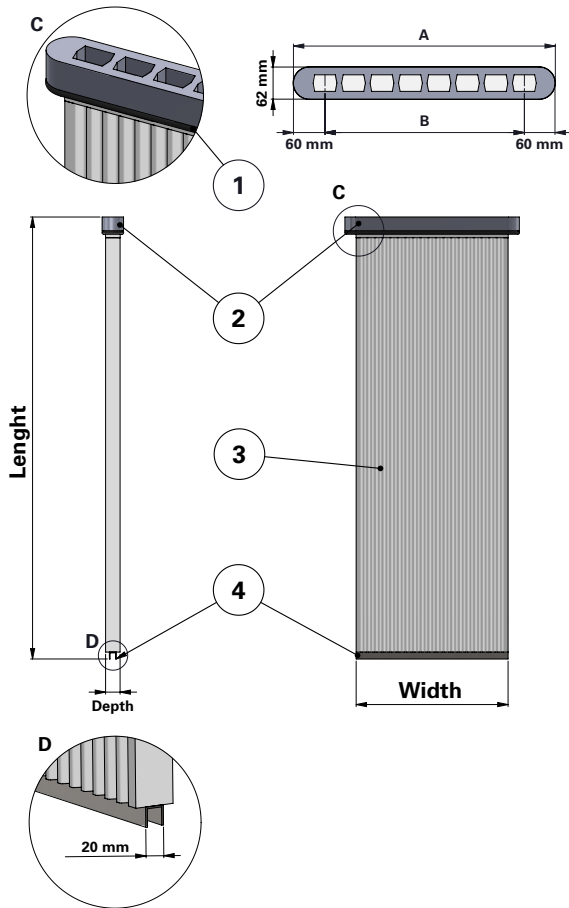

Donaldson.
FILTRATION SOLUTIONS

DATA SHEET

Replacement Elements

Panels – Sintamatic – CSI Style – Clean Air Side

Sintamatic – CSI Style – Clean Air Side

CSI-style Panel Filter

Special feature: Stainless Steel without Silicone for CSI 900/8, CSI 1200/8, CSI 1500/8 and other brands of collectors

Item	Description
1	Gasket
2	Header
3	Sintered media
4	Rail