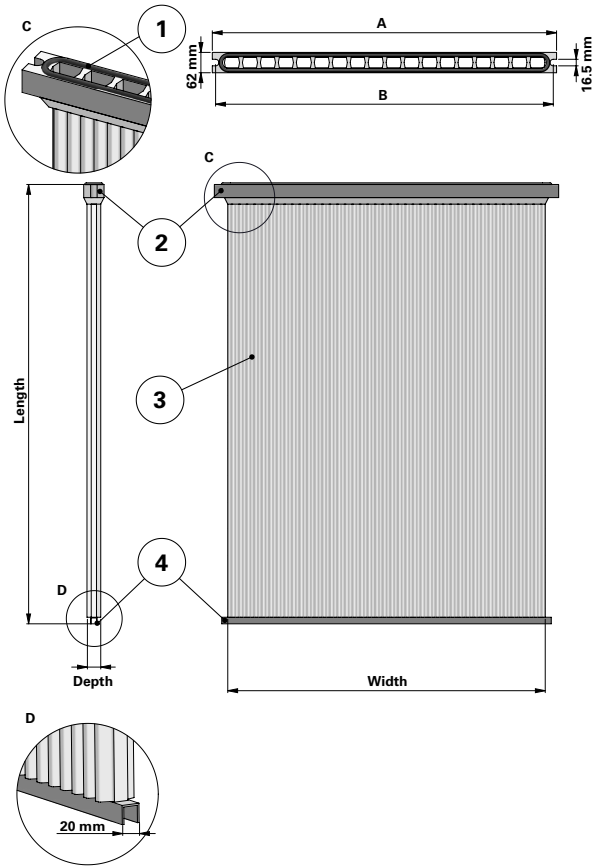

Donaldson
FILTRATION SOLUTIONS

DATA SHEET

Replacement Elements

Panels – Sintamatic – SI Style – Dirty Air Side

Sintamatic – SI Style – Dirty Air Side

SI-style Panel Filter

Special feature: Stainless Steel without Silicone for SI 900/6, SI 900/16, SI 1200/16, SI 1500/6, SI 1500/16 and other brands of collectors

Item Description

| | |
|---|----------------|
| 1 | Gasket |
| 2 | Header |
| 3 | Sintered media |
| 4 | Rail |

Dimensions [mm]

| | Width | Length | Depth | Number of holes | Rail | A | B |
|----------------|-------|--------|-------|-----------------|------|-----|-----|
| 900/6 | 330 | 950 | 42 | 6 | 345 | 387 | 375 |
| 900/16 | 880 | 950 | 42 | 16 | 895 | 937 | 925 |
| 1200/16 | 880 | 1260 | 42 | 16 | 895 | 937 | 925 |
| 1500/6 | 330 | 1555 | 42 | 6 | 345 | 387 | 375 |
| 1500/16 | 880 | 1555 | 42 | 16 | 895 | 937 | 925 |