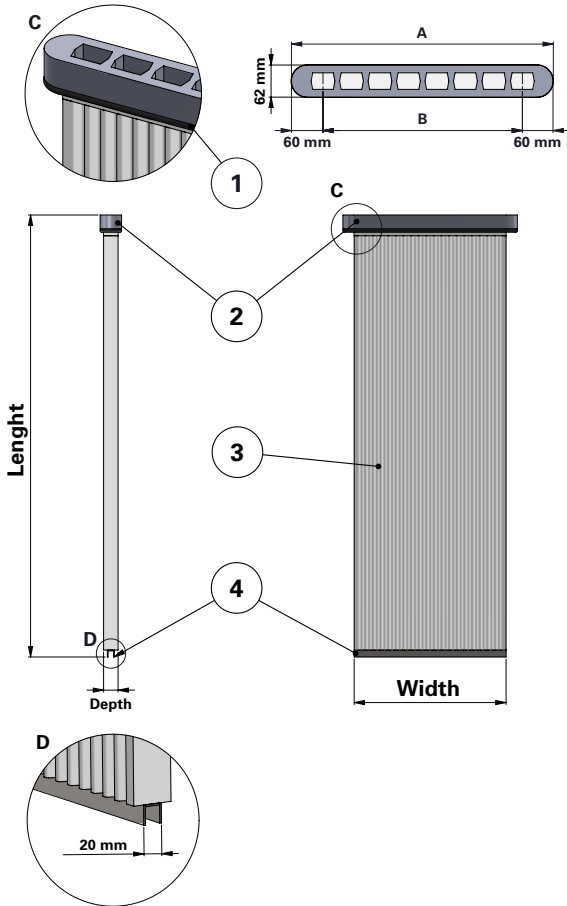

Donaldson.
FILTRATION SOLUTIONS

DATA SHEET

Replacement Elements

Panels – Sintamatic – CSI Style – Clean Air Side

Sintamatic – CSI Style – Clean Air Side

CSI-style Panel Filter

Special feature: Stainless Steel without Silicone for CSI 900/8, CSI 1200/8, CSI 1500/8 and other brands of collectors

Item	Description
1	Gasket
2	Header
3	Sintered media
4	Rail