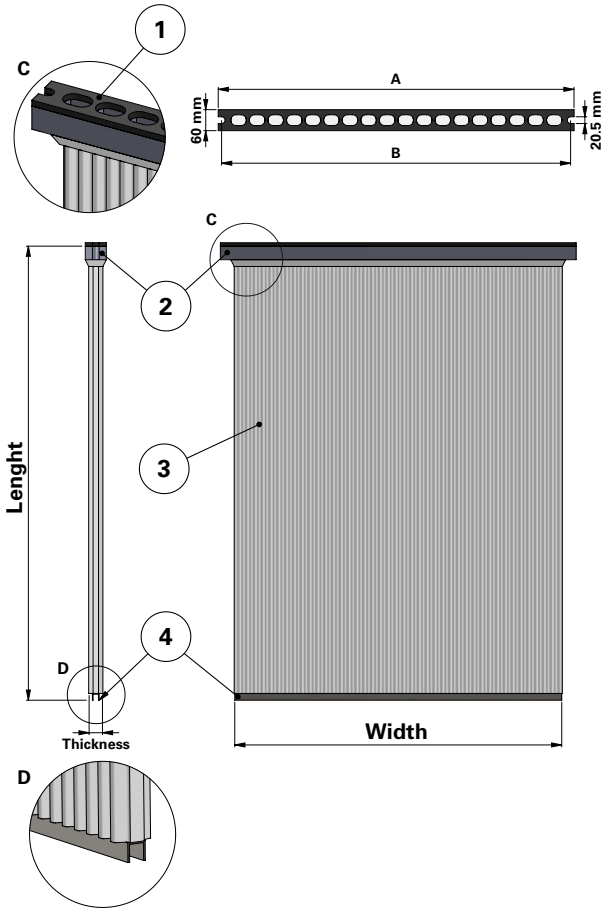

Donaldson
FILTRATION SOLUTIONS

DATA SHEET

Replacement Elements

Panels – Herding HSL Style – Dirty Air Side

Herding HSL Style – Dirty Air Side

HSL-style Panel Filter

Special feature: Stainless Steel without Silicone for Herding HSL 900/8, HSL 900/18, HSL 1200/18, HSL 1500/8, HSL 1500/12, HSL 1500/18 and other brands of collectors

Item Description

| | |
|---|----------------|
| 1 | Gasket |
| 2 | Header |
| 3 | Sintered media |
| 4 | Rail |

Dimensions [mm]

| | Width | Length | Thickness | Number of holes | A | B |
|----------------|-------|--------|-----------|-----------------|------|------|
| 900/8 | 440 | 948 | 42 | 8 | 496 | 492 |
| 900/18 | 990 | 948 | 42 | 18 | 1046 | 1042 |
| 1200/18 | 990 | 1258 | 42 | 18 | 1046 | 1042 |
| 1500/8 | 440 | 1560 | 42 | 8 | 496 | 492 |
| 1500/12 | 660 | 1560 | 42 | 12 | 716 | 712 |
| 1500/18 | 990 | 1560 | 42 | 18 | 1046 | 1042 |