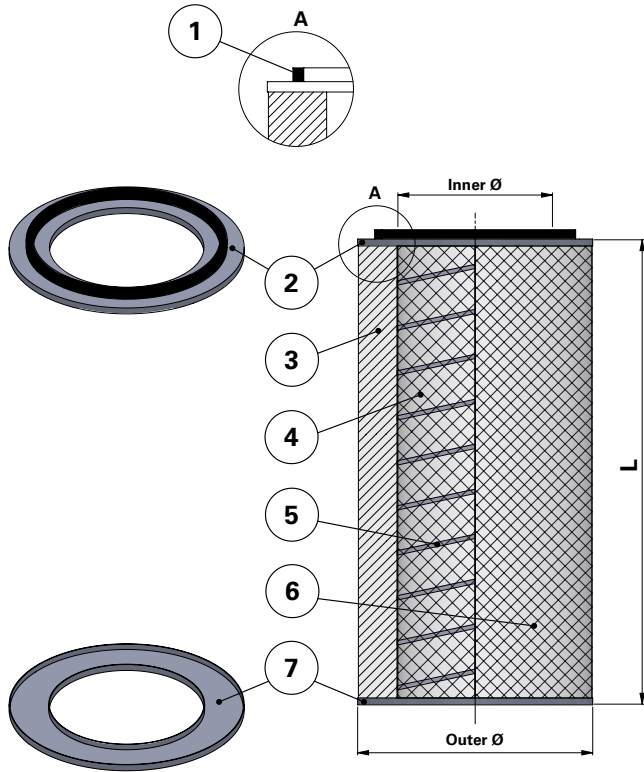

### Replacement Elements

Cartridges – DFT Style – 2 Open End Caps

### DFT Style – 2 Open End Caps

DFT-style Cartridge Filter for Downflo II (DFT) and other brands of cartridge collectors

Available with and without outer liner

Item	Description
------	-------------

1	Gasket
2	Top end cap
3	Media pack
4	Inner liner
5	Inner beading
6	Outer liner
7	Bottom end cap open

Dimensions [mm]	
-----------------	--

Outer Ø	352
Inner Ø	241
L	660