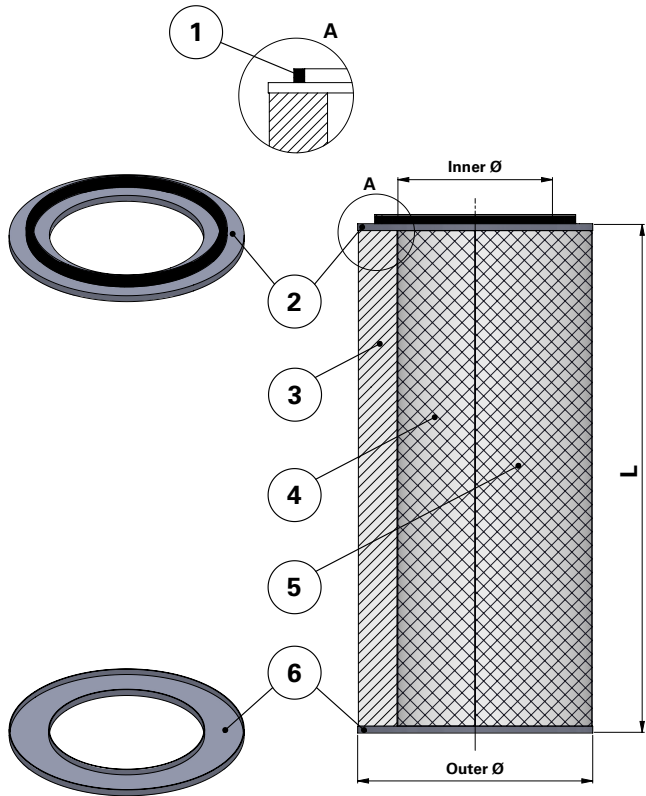

## Replacement Elements

Cartridges – AAF Series Optiflo 352 – 2 Open End Caps

### AAF Series Optiflo 352 – 2 Open End Caps

Cartridge Filter with open top end cap and open bottom end cap

For AAF Optiflo and other brands of cartridge collectors

With outer liner

Item	Description
1	Gasket
2	Top end cap
3	Media pack
4	Inner liner
5	Outer liner
6	Bottom end cap open

Dimensions [mm]	
Outer Ø	352
Inner Ø	241
L	708