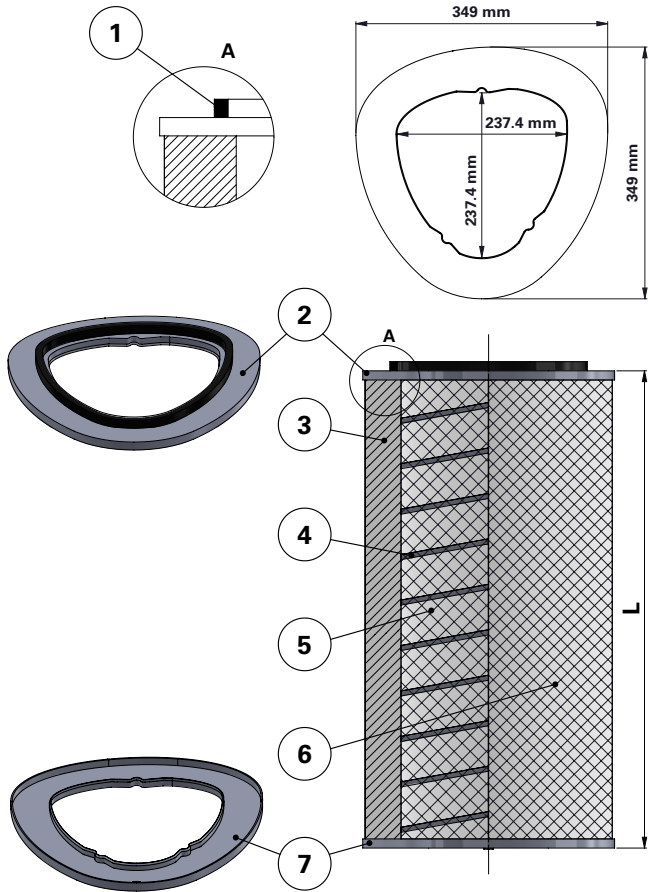

## Replacement Elements Cartridges – DFE Style – 2 Open End Caps

### DFE Style – 2 Open End Caps

Asymmetric Cartridge Filter for Downflo Evolution cartridge collectors

Available with and without outer liner

Item	Description
1	Gasket
2	Top end cap
3	Media pack
4	Inner liner
5	Inner beading
6	Outer liner
7	Bottom end cap open

Dimensions [mm]	
Outer Ø	349 × 349
Inner Ø	237.4 × 237.4
L	660