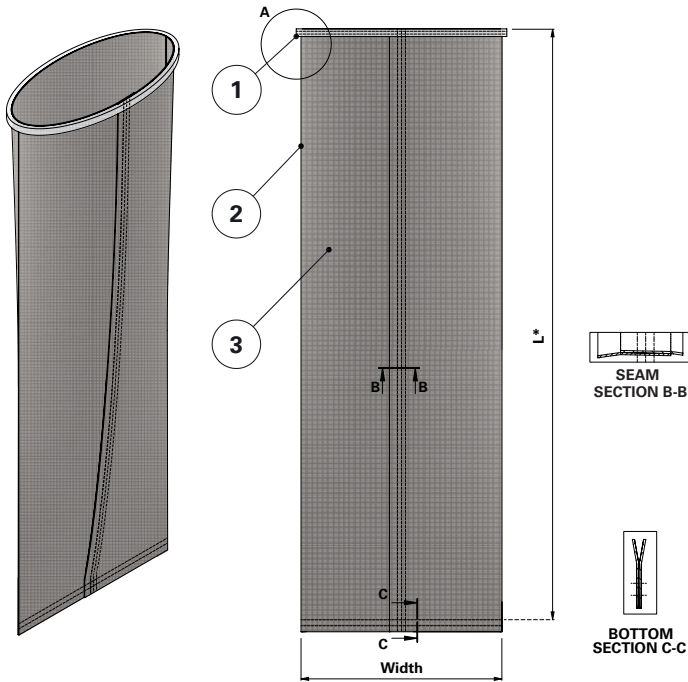

Donaldson
FILTRATION SOLUTIONS

DATA SHEET

Replacement Elements Bags – Dalamatric Style

Dalamatric Style

0.7 m, 1.0m, 1.25 m, 1.50 m, 1.75 m, 2.0 m Dalamatric Bag with felt ring top, flat sewn bottom

For Dalamatric Insertable (DLMV), Dalamatric Cased (DLMC) and other brands of baghouse collectors

* Measured from top of collar to top of stitching

Item	Description
1	Felt ring
2	Label (inside)
3	Filter bag

Dimensions [mm]	
Width	495
L	700
	1000
	1250
	1500
	1750
2000	