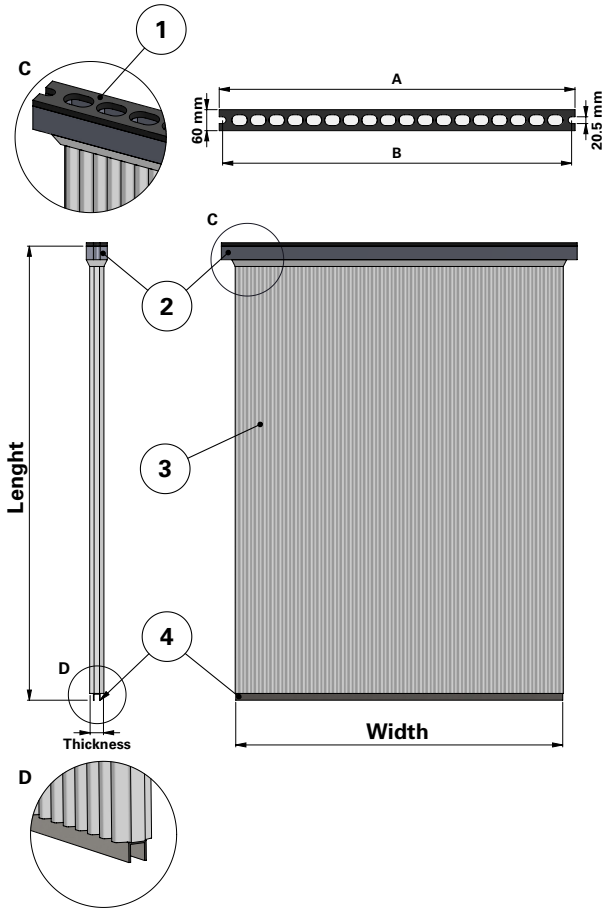

Donaldson
FILTRATION SOLUTIONS

DATA SHEET

Replacement Elements

Panels – Herding HSL Style – Dirty Air Side

Herding HSL Style – Dirty Air Side

HSL-style Panel Filter

Special feature: Stainless Steel without Silicone for Herding HSL 900/8, HSL 900/18, HSL 1200/18, HSL 1500/8, HSL 1500/12, HSL 1500/18 and other brands of collectors

Item Description

1	Gasket
2	Header
3	Sintered media
4	Rail

Dimensions [mm]

	Width	Length	Thickness	Number of holes	A	B
900/8	440	948	42	8	496	492
900/18	990	948	42	18	1046	1042
1200/18	990	1258	42	18	1046	1042
1500/8	440	1560	42	8	496	492
1500/12	660	1560	42	12	716	712
1500/18	990	1560	42	18	1046	1042