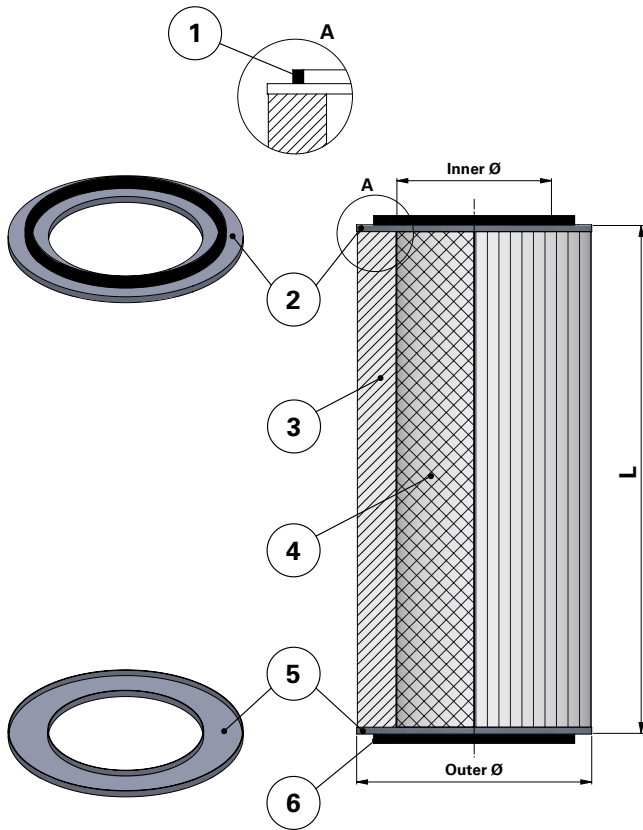

Donaldson
FILTRATION SOLUTIONS

DATA SHEET

Replacement Elements

Cartridges – AAF Series Optiflo 352 – 2 Open End Caps – 2 Gaskets

AAF Series Optiflo 352 – 2 Open End Caps – 2 Gaskets

Cartridge Filter with open top end cap and open bottom end cap

For AAF Optiflo and other brands of cartridge collectors

Without outer liner

Item	Description
1	Gasket above top end cap
2	Top end cap
3	Media pack
4	Inner liner
5	Bottom end cap open
6	Gasket on bottom end cap

Dimensions [mm]

Outer Ø	352
Inner Ø	241
L	709