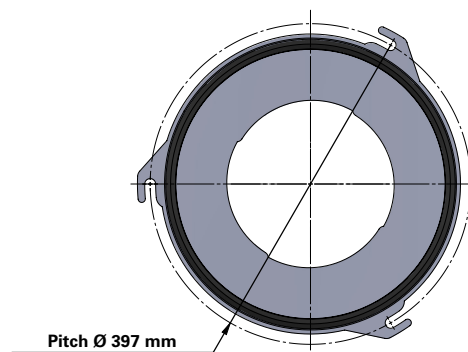

Top end cap quick fix

Dimensions [mm]	
Outer Ø	325
Inner Ø	213
L	600
	660
	1000
	1200
1500	
Pitch Ø	397