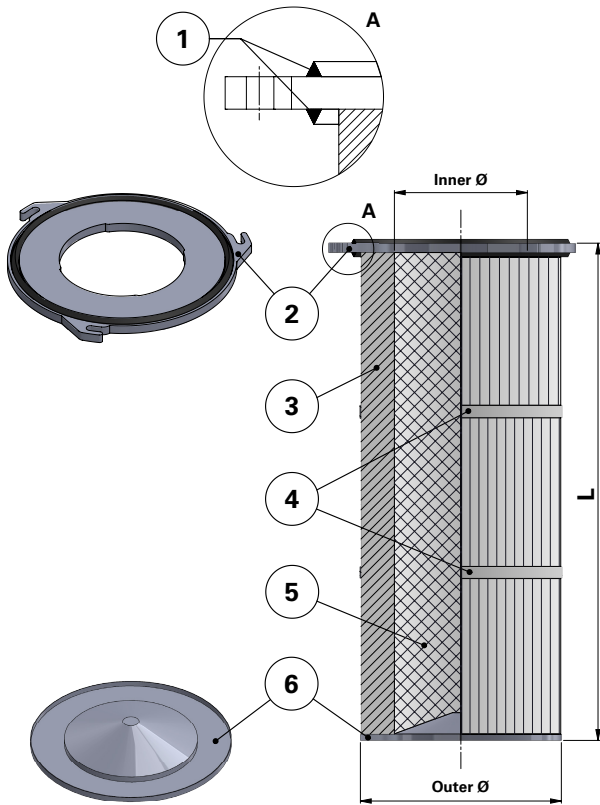

Donaldson
FILTRATION SOLUTIONS

DATA SHEET

Replacement Elements

Cartridges – Series 325 Quick Fix 3 Hook

Series 325 Quick Fix 3 Hook

Cartridge Filter with open top end cap with 3 hooks, 397 mm pitch diameter and closed bottom end cap

Special feature: Dirty Air Plenum and Clean Air Plenum installation for Series 325 and other brands of cartridge collectors

Without outer liner