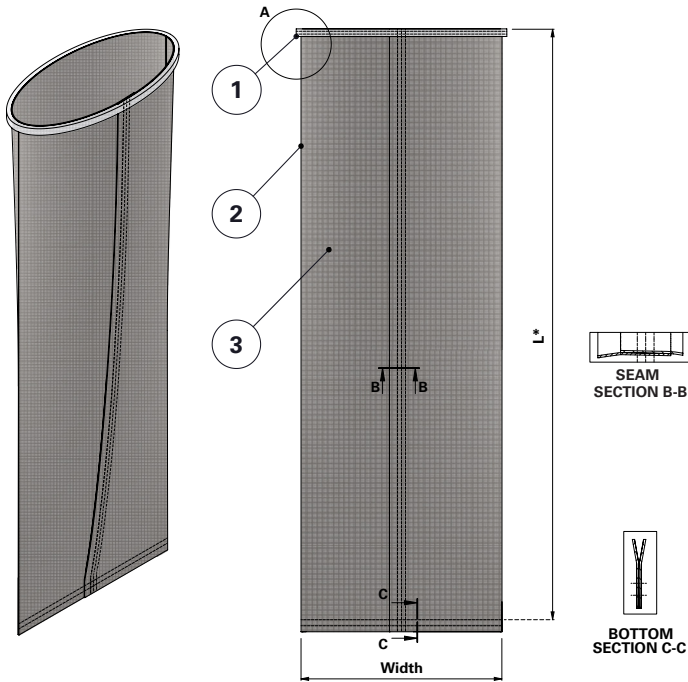

Donaldson
FILTRATION SOLUTIONS

DATA SHEET

Replacement Elements Bags – Dalamatric Style

* Measured from top of collar to top of stitching

Dalamatric Style

0.7 m, 1.0m, 1.25 m, 1.50 m, 1.75 m, 2.0 m Dalamatric Bag with felt ring top, flat sewn bottom

For Dalamatric Insertable (DLMV), Dalamatric Cased (DLMC) and other brands of baghouse collectors

Item	Description
1	Felt ring
2	Label (inside)
3	Filter bag

Dimensions [mm]	
Width	495
L	700
	1000
	1250
	1500
	1750
2000	