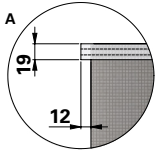

Donaldson
FILTRATION SOLUTIONS

DATA SHEET

Replacement Elements Bags – Dalamatric Style

* Measured from top of collar to top of stitching

Dalamatric Style

0.7 m, 1.0m, 1.25 m, 1.50 m, 1.75 m, 2.0 m Dalamatric Bag with felt ring top, flat sewn bottom

For Dalamatric Insertable (DLMV), Dalamatric Cased (DLMC) and other brands of baghouse collectors

Item	Description
1	Felt ring
2	Label (inside)
3	Filter bag

Dimensions [mm]	
Width	495
L	700
	1000
	1250
	1500
	1750
2000	