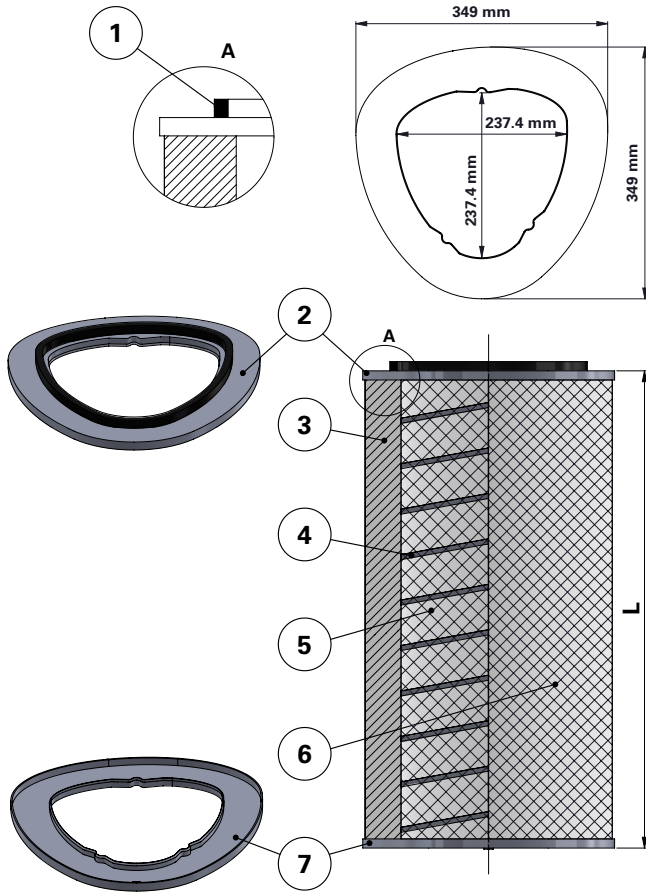

DATA SHEET

Replacement Elements Cartridges – DFE Style – 2 Open End Caps

DFE Style – 2 Open End Caps

Asymmetric Cartridge Filter for Downflo Evolution cartridge collectors

Available with and without outer liner

Item	Description
1	Gasket
2	Top end cap
3	Media pack
4	Inner liner
5	Inner beading
6	Outer liner
7	Bottom end cap open

Dimensions [mm]

Outer Ø	349 × 349
Inner Ø	237.4 × 237.4
L	660