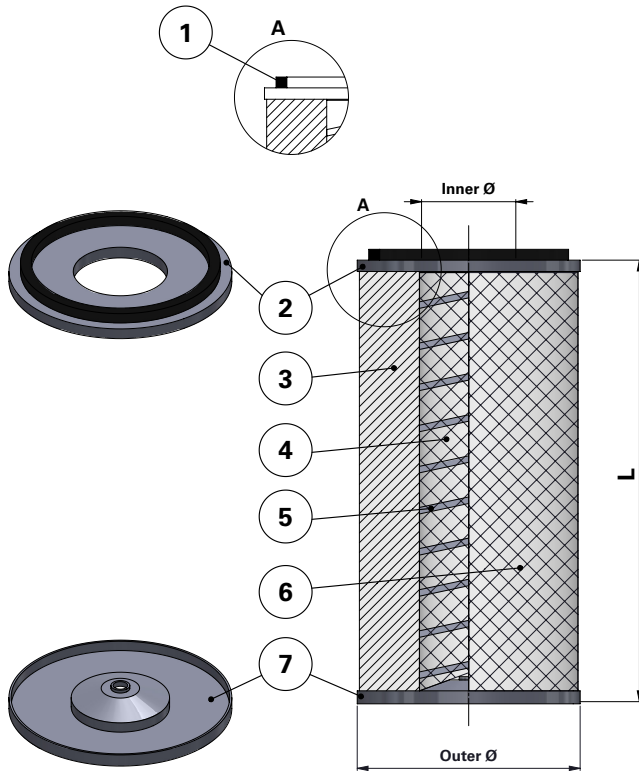

Donaldson
FILTRATION SOLUTIONS

DATA SHEET

Replacement Elements

Cartridges – TD-Small Style – Open Closed with Hole

TD-Small Style – Open Closed with Hole

TDsmall-style Cartridge Filter

For Small TD and other brands of cartridge collectors

Available with and without outer liner

Item	Description
1	Gasket
2	Top end cap
3	Media pack
4	Inner liner
5	Inner beading
6	Outer liner
7	Bottom end cap with Ø13.5 mm hole

Dimensions [mm]

Outer Ø	202
Inner Ø	91
L	406