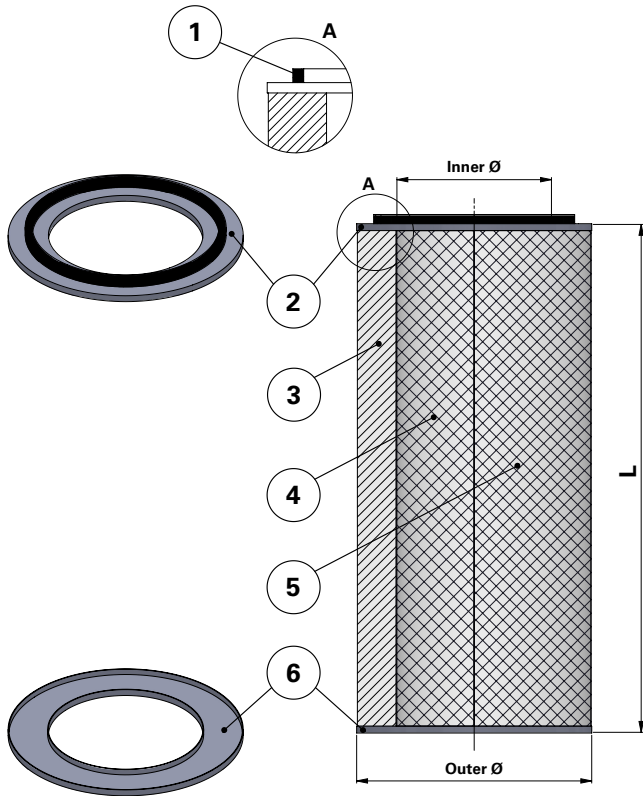

Donaldson
FILTRATION SOLUTIONS

DATA SHEET

Replacement Elements

Cartridges – AAF Series Optiflo 352 – 2 Open End Caps

AAF Series Optiflo 352 – 2 Open End Caps

Cartridge Filter with open top end cap and open bottom end cap

For AAF Optiflo and other brands of cartridge collectors

With outer liner

Dimensions [mm]	
Outer Ø	352
Inner Ø	241
L	708