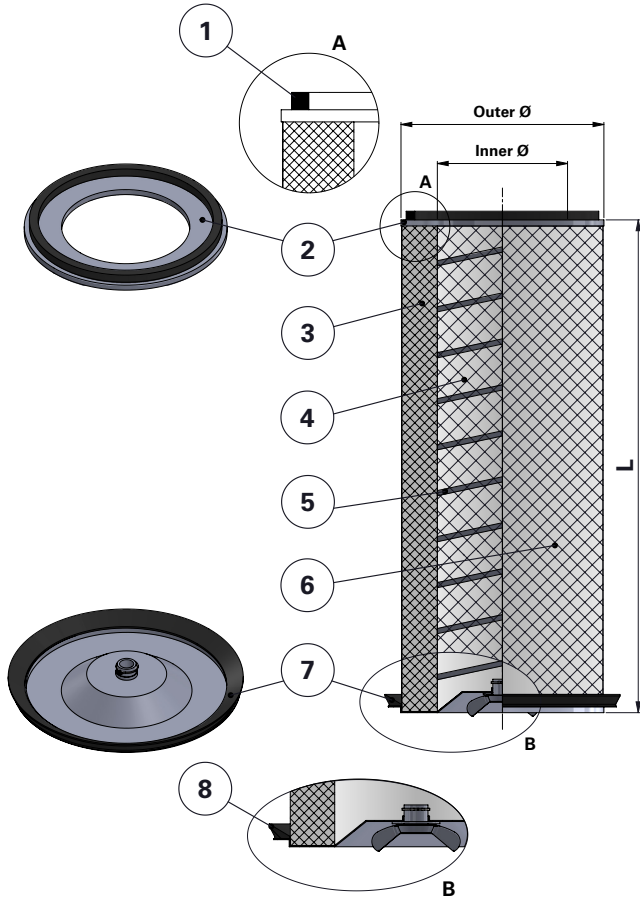

Donaldson
FILTRATION SOLUTIONS

DATA SHEET

Replacement Elements

Cartridges – SDF Style – Open Closed with Built-In Nut

SDF Style – Open Closed with Built-In Nut

SDF-style Cartridge

For Downsized Downflo (SDF) and other brands of cartridge collectors

Available with and without outer liner