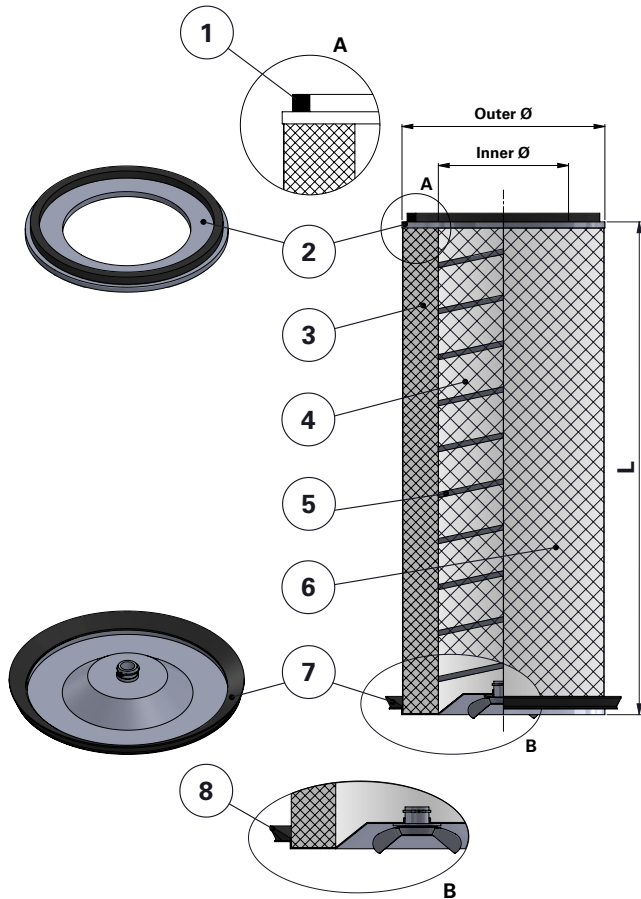

Donaldson
FILTRATION SOLUTIONS

DATA SHEET

Replacement Elements

Cartridges – SDF Style – Open Closed with Built-In Nut

SDF Style – Open Closed with Built-In Nut

SDF-style Cartridge

For Downsized Downflo (SDF) and other brands of cartridge collectors

Available with and without outer liner