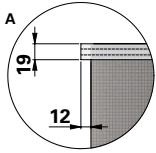

### Replacement Elements Bags – Dalamatric Style

\* Measured from top of collar to top of stitching

### Dalamatric Style

0.7 m, 1.0m, 1.25 m, 1.50 m, 1.75 m, 2.0 m Dalamatric Bag with felt ring top, flat sewn bottom

For Dalamatric Insertable (DLMV), Dalamatric Cased (DLMC) and other brands of baghouse collectors

Item	Description
1	Felt ring
2	Label (inside)
3	Filter bag

Dimensions [mm]	
Width	495
L	700
	1000
	1250
	1500
	1750
2000	