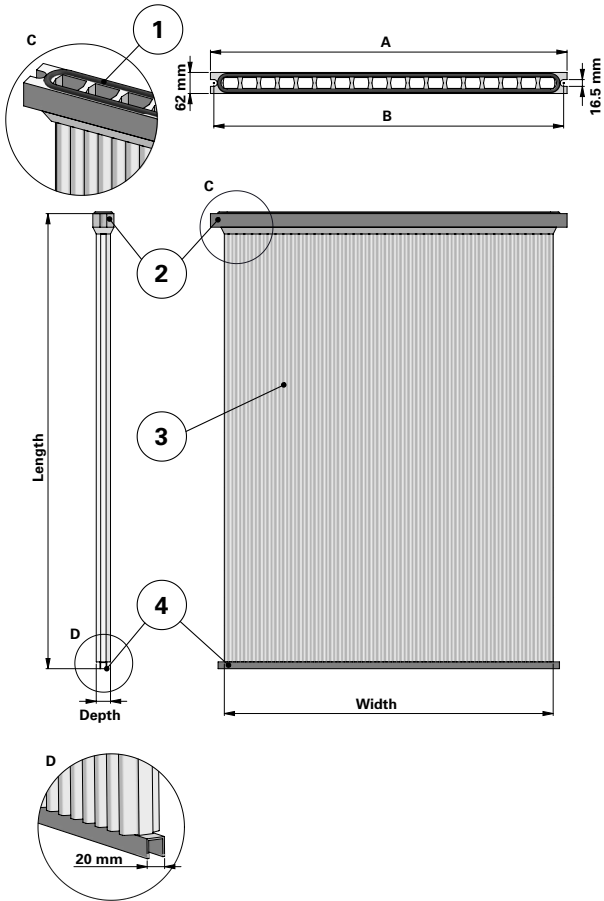

Donaldson
FILTRATION SOLUTIONS

DATA SHEET

Replacement Elements

Panels – Sintamatic – SU Style – Dirty Air Side

Sintamatic – SU Style – Dirty Air Side

SU-style Panel Filter

Special feature: Stainless Steel without Silicone for SU 918/18, SU 1200/18, SU 1500/18 and other brands of collectors

Item Description

1	Gasket
2	Header
3	Sintered media
4	Rail

Dimensions [mm]

	Width	Length	Depth	Number of holes	Rail	A	B
900/18	990	950	42	18	1045	1047	1035
1200/18	990	1260	42	18	1045	1047	1035
1500/18	990	1555	42	18	1045	1047	1035