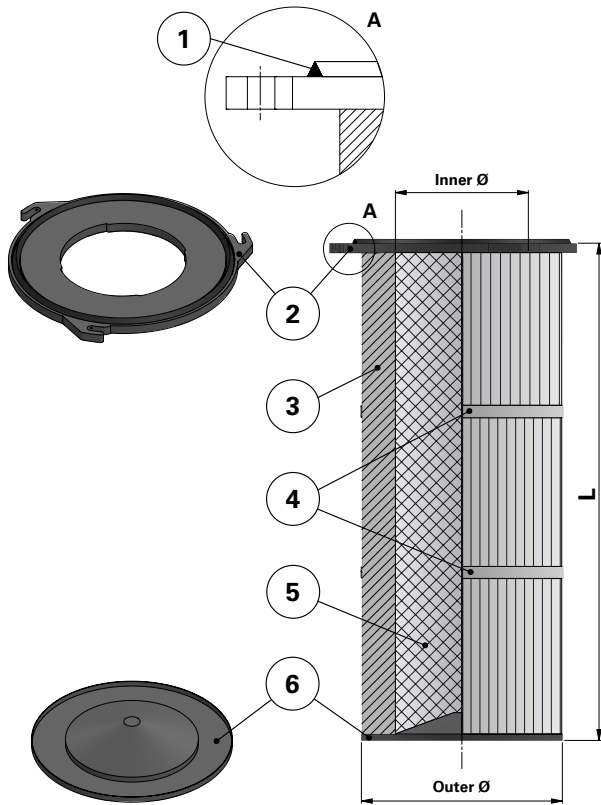

### Replacement Elements

Cartridges – Series 325 Quick Fix 3 Hook

### Series 325 Quick Fix 3 Hook

Cartridge Filter with open top end cap with 3 hooks, 397 mm pitch diameter and closed bottom end cap

Special feature: Dirty Air Plenum installation for Series 325 and other brands of cartridge collectors

### Top end cap quick fix

Item	Description
1	Gasket above top end cap
2	Top end cap quick fix
3	Media pack
4	Straps
5	Inner liner
6	Bottom end cap closed

### Dimensions [mm]

Outer Ø	325
Inner Ø	213
L	1018
	1218
	1418
1518	
Pitch Ø	397