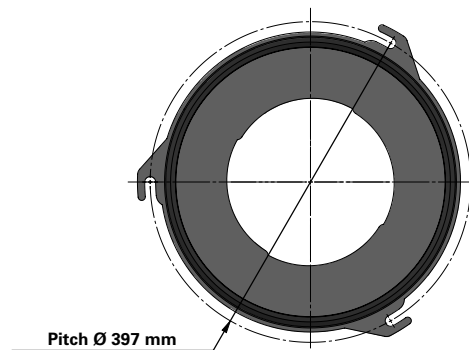

Top end cap quick fix

Item	Description
1	Gasket above top end cap
2	Top end cap quick fix
3	Media pack
4	Straps
5	Inner liner
6	Bottom end cap closed

Dimensions [mm]

Outer Ø	325
Inner Ø	213
L	1018
	1218
	1418
1518	
Pitch Ø	397