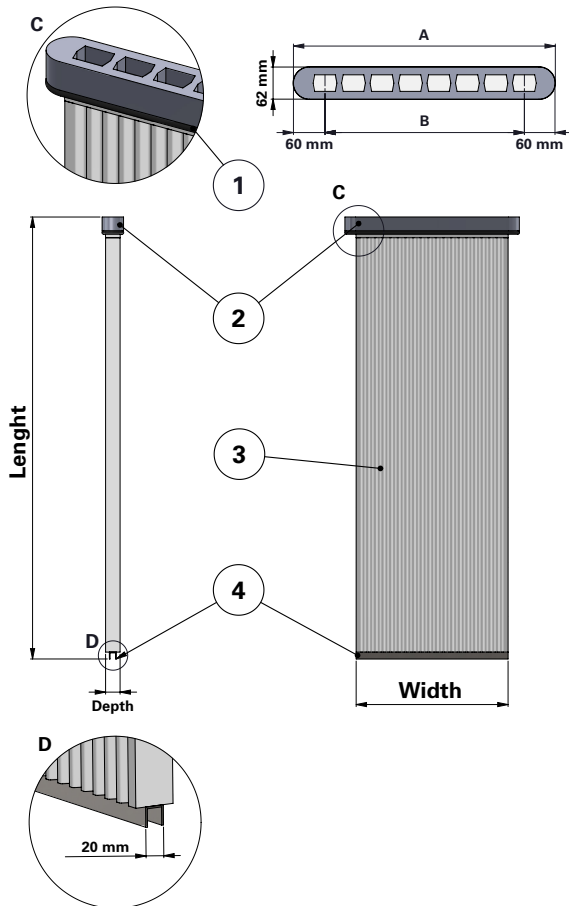

Donaldson.
FILTRATION SOLUTIONS

DATA SHEET

Replacement Elements

Panels – Sintamatic – CSI Style – Clean Air Side

Sintamatic – CSI Style – Clean Air Side

CSI-style Panel Filter

Special feature: Stainless Steel without Silicone for CSI 900/8, CSI 1200/8, CSI 1500/8 and other brands of collectors

Item Description

1	Gasket
2	Header
3	Sintered media
4	Rail

Dimensions [mm]

	Width	Length	Depth	Number of holes	A	B
900/8	440	950	42	8	505	385
1200/8	440	1260	42	8	505	385
1500/8	440	1555	42	8	505	385