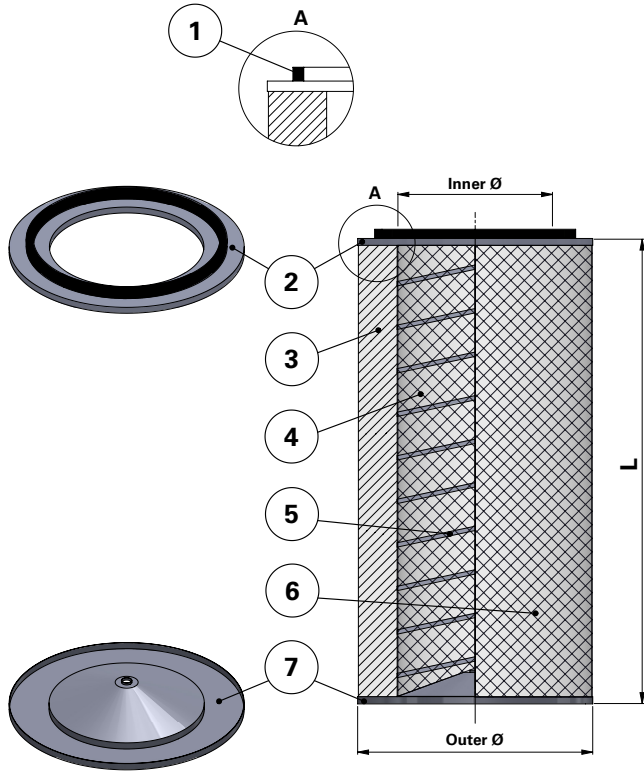

Donaldson
FILTRATION SOLUTIONS

DATA SHEET

Replacement Elements

Cartridges – TD Style – Open Closed with Hole

TD Style – Open Closed with Hole

TD-style Cartridge Filter

TD-style Cartridge Filter for ECB, TD and other brands of cartridge collectors

Available with and without outer liner

Item	Description
1	Gasket
2	Top end cap
3	Media pack
4	Inner liner
5	Inner beading
6	Outer liner
7	Bottom end cap with Ø13.5 mm hole

Dimensions [mm]	
Outer Ø	324
Inner Ø	213
L	660

Outer Ø	324
Inner Ø	213
L	660