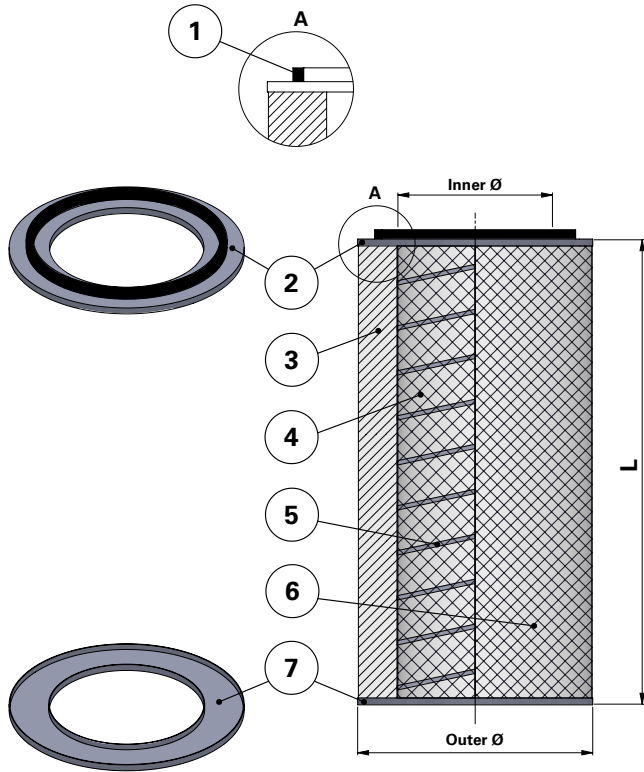

Donaldson
FILTRATION SOLUTIONS

DATA SHEET

Replacement Elements Cartridges – DFT Style – 2 Open End Caps

DFT Style – 2 Open End Caps

DFT-style Cartridge Filter for Downflo II (DFT) and other brands of cartridge collectors

Available with and without outer liner

Dimensions [mm]	
Outer Ø	352
Inner Ø	241
L	660