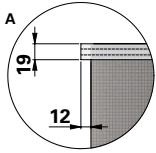

Donaldson
FILTRATION SOLUTIONS

DATA SHEET

Replacement Elements Bags – Dalamatric Style

Dalamatric Style

0.7 m, 1.0m, 1.25 m, 1.50 m, 1.75 m, 2.0 m Dalamatric Bag with felt ring top, flat sewn bottom

For Dalamatric Insertable (DLMV), Dalamatric Cased (DLMC) and other brands of baghouse collectors

* Measured from top of collar to top of stitching

Item	Description
1	Felt ring
2	Label (inside)
3	Filter bag

Dimensions [mm]	
Width	495
L	700
	1000
	1250
	1500
	1750
2000	