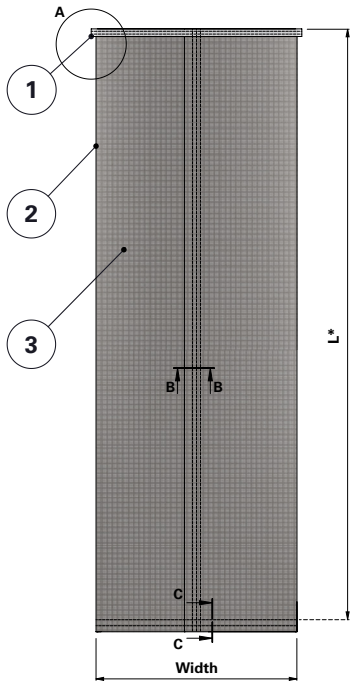

Donaldson
FILTRATION SOLUTIONS

DATA SHEET

Replacement Elements Bags – Dalamatric Style

Dalamatric Style

0.7 m, 1.0m, 1.25 m, 1.50 m, 1.75 m, 2.0 m Dalamatric Bag with felt ring top, flat sewn bottom

For Dalamatric Insertable (DLMV), Dalamatric Cased (DLMC) and other brands of baghouse collectors

* Measured from top of collar to top of stitching

Item	Description
1	Felt ring
2	Label (inside)
3	Filter bag

Dimensions [mm]	
Width	495
L	700
	1000
	1250
	1500
	1750
2000	