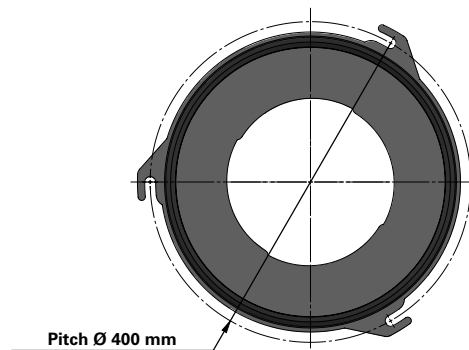

Top end cap quick fix

Dimensions [mm]	
Outer Ø	325
Inner Ø	213
L	1218
Pitch Ø	400