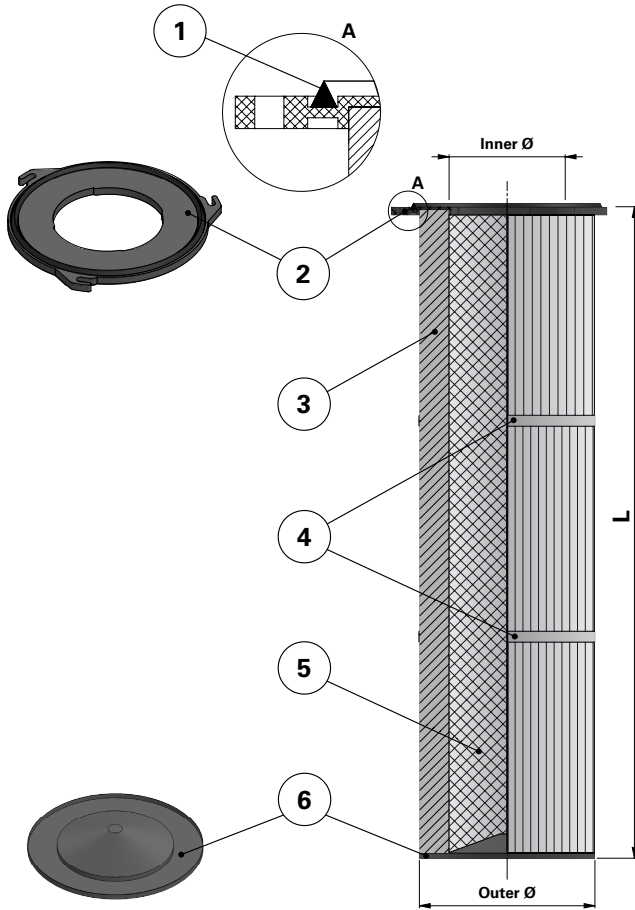

Donaldson
FILTRATION SOLUTIONS

DATA SHEET

Replacement Elements

Cartridges – Series 325 Quick Fix 3 Hook Large

Series 325 Quick Fix 3 Hook Large

Cartridge Filter with open top end cap with 3 hooks, 400 mm pitch diameter and closed bottom end cap

Special feature: Dirty Air Plenum installation for different brands of cartridge collectors

Without outer liner