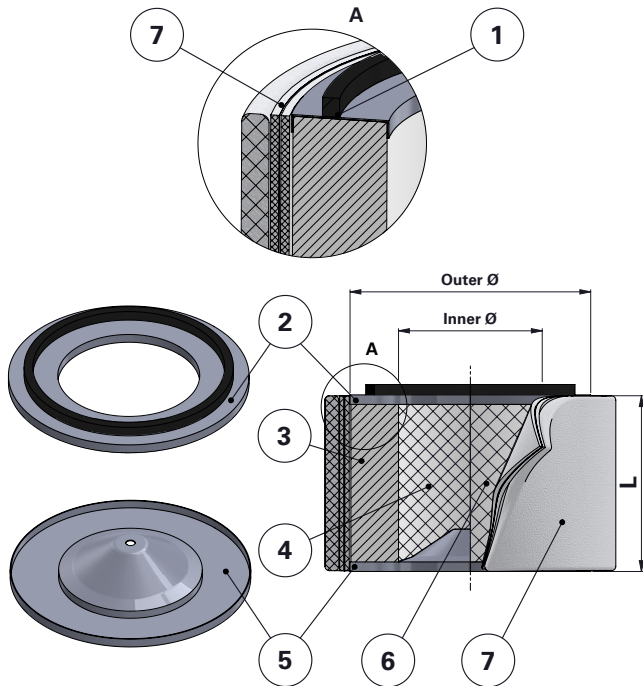

Donaldson
FILTRATION SOLUTIONS

DATA SHEET

Replacement Elements

Cartridges – Dryflo – DMC M-MMA – Open Closed with Hole

Dryflo – DMC M-MMA – Open Closed with Hole

Dryflo M-MMA Cartridge Filter

Special feature: With wrap and with open/closed (11 mm bolt hole) end caps

For Dryflo Mist collectors DMC-mini MMA and other brands of cartridge collectors

With outer liner

Dimensions [mm]	
Outer Ø	276
Inner Ø	165
L	206