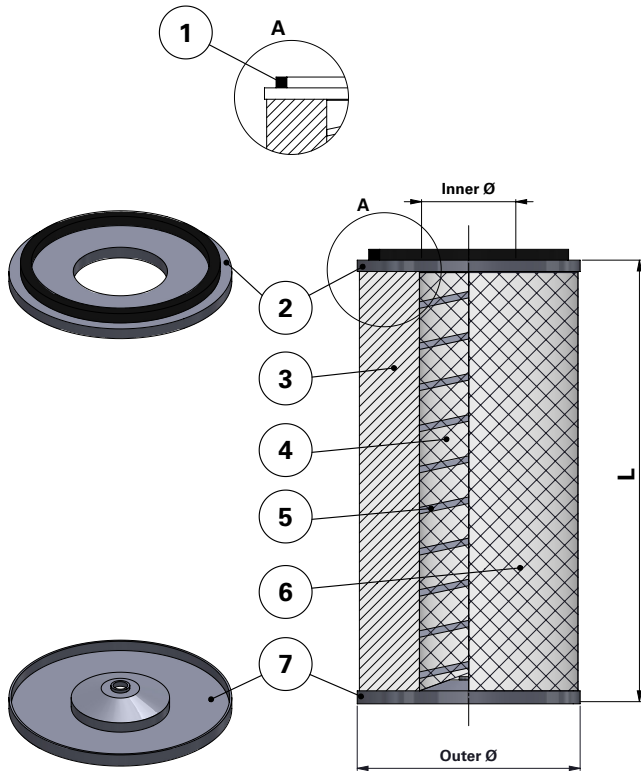

Donaldson
FILTRATION SOLUTIONS

DATA SHEET

Replacement Elements

Cartridges – TD-Small Style – Open Closed with Hole

TD-Small Style – Open Closed with Hole

TDsmall-style Cartridge Filter

For Small TD and other brands of cartridge collectors

Available with and without outer liner

Dimensions [mm]	
Outer Ø	202
Inner Ø	91
L	406