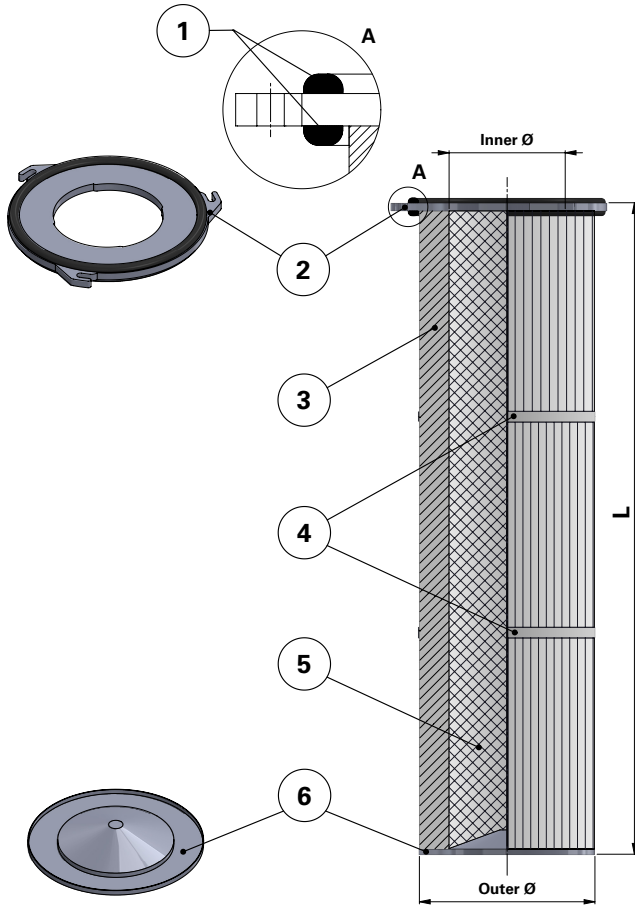

Donaldson
FILTRATION SOLUTIONS

DATA SHEET

Replacement Elements

Cartridges – Series 145 Quick Fix 3 Hook

Series 145 Quick Fix 3 Hook

Cartridge Filter with open top end cap with 3 hooks, 180 mm pitch diameter and closed bottom end cap

Special feature: Dirty Air Plenum and Clean Air Plenum installation for Series 145 and other brands of cartridge collectors

Without outer liner