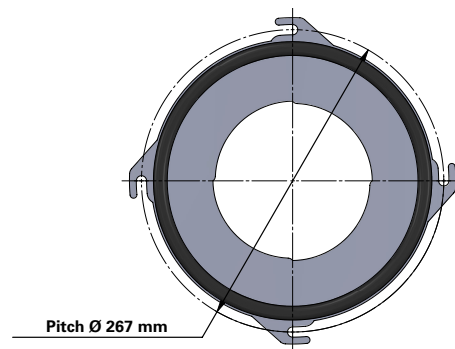

Top end cap quick fix

Dimensions [mm]		
Outer Ø	218	
Inner Ø	144	
L	600	
	1000	
L	1200	
	Pitch Ø	267