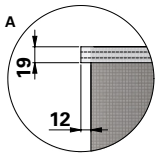

Donaldson.
FILTRATION SOLUTIONS

DATA SHEET

Replacement Elements Bags – Dalamatric Style

* Measured from top of collar to top of stitching

Dalamatric Style

0.7 m, 1.0m, 1.25 m, 1.50 m, 1.75 m, 2.0 m Dalamatric Bag with felt ring top, flat sewn bottom

For Dalamatric Insertable (DLMV), Dalamatric Cased (DLMC) and other brands of baghouse collectors

Item	Description
1	Felt ring
2	Label (inside)
3	Filter bag

Dimensions [mm]	
Width	495
L	700
	1000
	1250
	1500
	1750
2000	