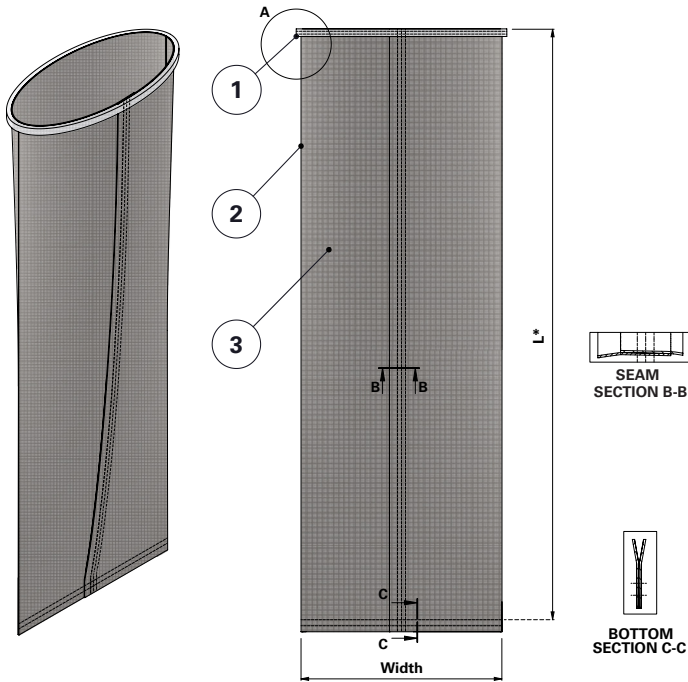

Donaldson.
FILTRATION SOLUTIONS

DATA SHEET

Replacement Elements Bags – Dalamatric Style

* Measured from top of collar to top of stitching

Dalamatric Style

0.7 m, 1.0m, 1.25 m, 1.50 m, 1.75 m, 2.0 m Dalamatric Bag with felt ring top, flat sewn bottom

For Dalamatric Insertable (DLMV), Dalamatric Cased (DLMC) and other brands of baghouse collectors

Item	Description
1	Felt ring
2	Label (inside)
3	Filter bag

Dimensions [mm]	
Width	495
L	700
	1000
	1250
	1500
	1750
2000	