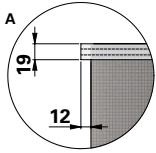

Donaldson.
FILTRATION SOLUTIONS

DATA SHEET

Replacement Elements Bags – Dalamatric Style

Dalamatric Style

0.7 m, 1.0m, 1.25 m, 1.50 m, 1.75 m, 2.0 m Dalamatric Bag with felt ring top, flat sewn bottom

For Dalamatric Insertable (DLMV), Dalamatric Cased (DLMC) and other brands of baghouse collectors

* Measured from top of collar to top of stitching

Item	Description
1	Felt ring
2	Label (inside)
3	Filter bag

Dimensions [mm]	
Width	495
L	700
	1000
	1250
	1500
	1750
2000	