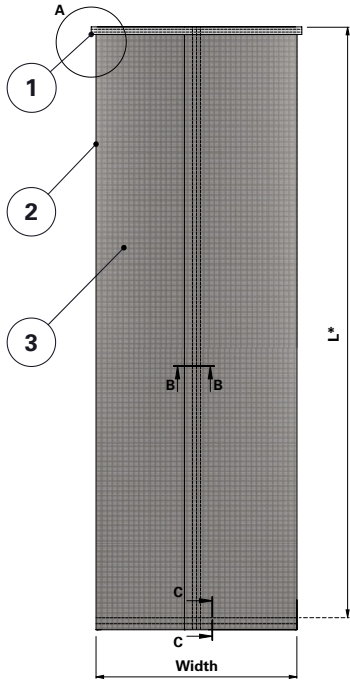

Donaldson.
FILTRATION SOLUTIONS

DATA SHEET

Replacement Elements Bags – Dalamatric Style

Dalamatric Style

0.7 m, 1.0m, 1.25 m, 1.50 m, 1.75 m, 2.0 m Dalamatric Bag with felt ring top, flat sewn bottom

For Dalamatric Insertable (DLMV), Dalamatric Cased (DLMC) and other brands of baghouse collectors

* Measured from top of collar to top of stitching

Item	Description
1	Felt ring
2	Label (inside)
3	Filter bag

Dimensions [mm]	
Width	495
L	700
	1000
	1250
	1500
	1750
2000	