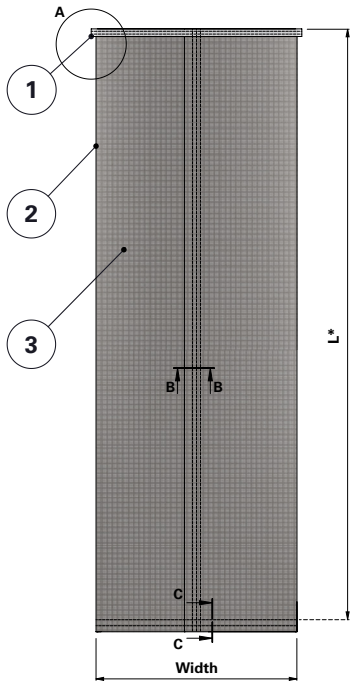

### Dalamatric Style

0.7 m, 1.0m, 1.25 m, 1.50 m, 1.75 m, 2.0 m Dalamatric Bag with felt ring top, flat sewn bottom

For Dalamatric Insertable (DLMV), Dalamatric Cased (DLMC) and other brands of baghouse collectors

\* Measured from top of collar to top of stitching

Item	Description
1	Felt ring
2	Label (inside)
3	Filter bag

Dimensions [mm]	
Width	495
L	700
	1000
	1250
	1500
	1750
2000	