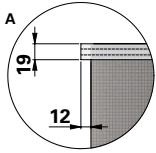

### Dalamatric Style

0.7 m, 1.0m, 1.25 m, 1.50 m, 1.75 m, 2.0 m Dalamatric Bag with felt ring top, flat sewn bottom

For Dalamatric Insertable (DLMV), Dalamatric Cased (DLMC) and other brands of baghouse collectors

\* Measured from top of collar to top of stitching

Item	Description
1	Felt ring
2	Label (inside)
3	Filter bag

Dimensions [mm]	
Width	495
L	700
	1000
	1250
	1500
	1750
2000	