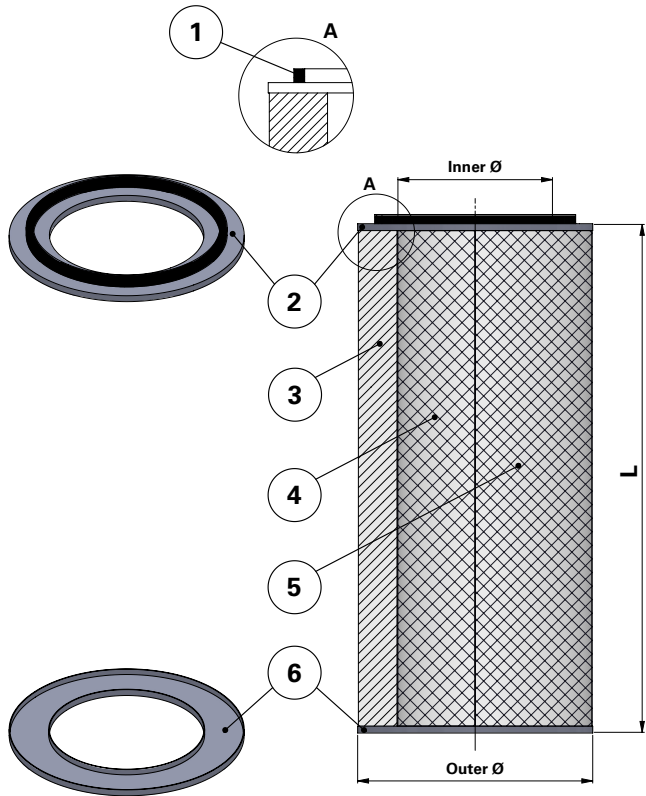

DATA SHEET

Replacement Elements

Cartridges – AAF Series Optiflo 352 – 2 Open End Caps

AAF Series Optiflo 352 – 2 Open End Caps

Cartridge Filter with open top end cap and open bottom end cap

For AAF Optiflo and other brands of cartridge collectors

With outer liner

Item	Description
1	Gasket
2	Top end cap
3	Media pack
4	Inner liner
5	Outer liner
6	Bottom end cap open

Dimensions [mm]	
Outer Ø	352
Inner Ø	241
L	708