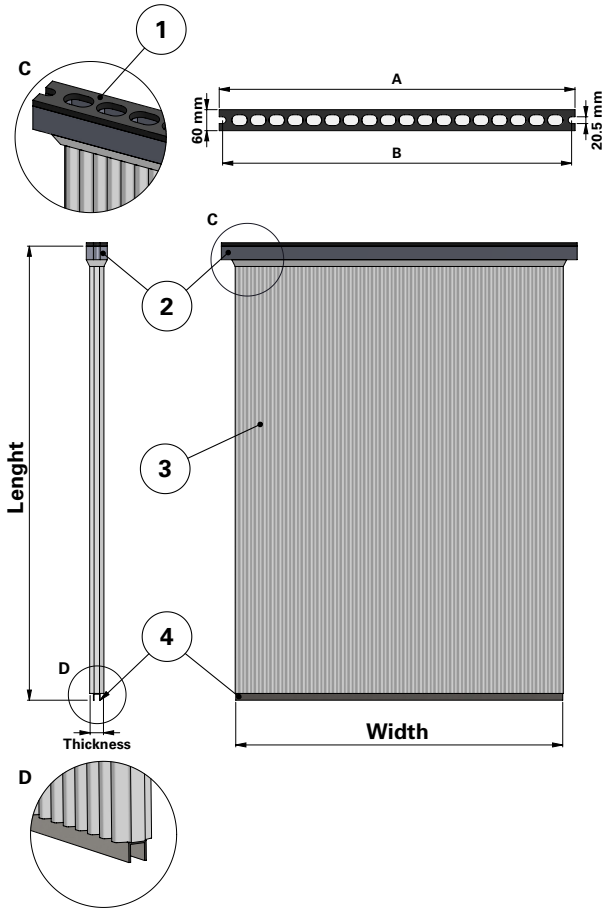

Donaldson
FILTRATION SOLUTIONS

DATA SHEET

Replacement Elements

Panels – Herding HSL Style – Dirty Air Side

Herding HSL Style – Dirty Air Side

HSL-style Panel Filter

Special feature: Stainless Steel without Silicone for Herding HSL 900/8, HSL 900/18, HSL 1200/18, HSL 1500/8, HSL 1500/12, HSL 1500/18 and other brands of collectors

Item Description

1	Gasket
2	Header
3	Sintered media
4	Rail

Dimensions [mm]

	Width	Length	Thickness	Number of holes	A	B
900/8	440	948	42	8	496	492
900/18	990	948	42	18	1046	1042
1200/18	990	1258	42	18	1046	1042
1500/8	440	1560	42	8	496	492
1500/12	660	1560	42	12	716	712
1500/18	990	1560	42	18	1046	1042