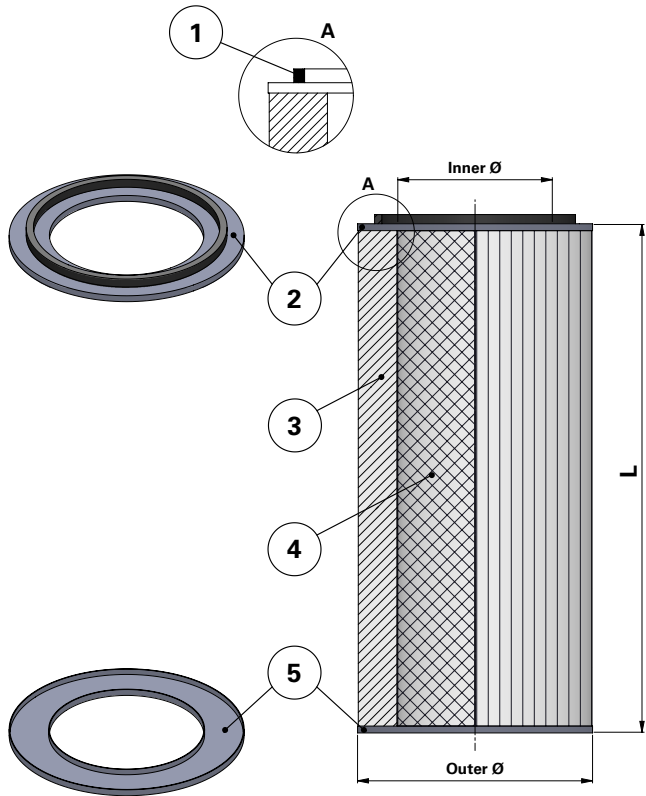

## Replacement Elements

Cartridges – AAF Series Optiflo 352 – 2 Open End Caps – 1 Gasket

### AAF Series Optiflo 352 – 2 Open End Caps – 1 Gasket

Cartridge Filter with open top end cap and open bottom end cap

For AAF Optiflo and other brands of cartridge collectors

Without outer liner

Item	Description
1	Gasket
2	Top end cap
3	Media pack
4	Inner liner
5	Bottom end cap open

#### Dimensions [mm]

Outer Ø	352
Inner Ø	241
L	709