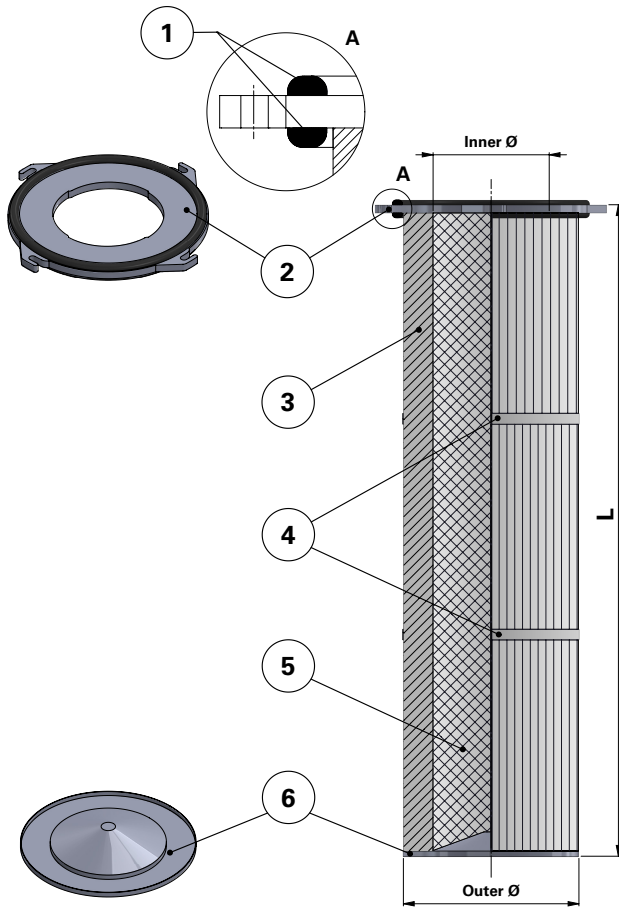

Donaldson
FILTRATION SOLUTIONS

DATA SHEET

Replacement Elements

Cartridges – Series 218 Quick Fix 4 Hook

Series 218 Quick Fix 4 Hook

Cartridge Filter with open top end cap with 4 hooks, 267 mm pitch diameter and closed bottom end cap

Special feature: Dirty Air Plenum and Clean Air Plenum installation for Series 218 and other brands of cartridge collectors

Without outer liner

Top end cap quick fix

Item	Description
1	Gasket above and below top end cap
2	Top end cap quick fix
3	Media pack
4	Straps
5	Inner liner
6	Bottom end cap closed

Dimensions [mm]

Outer Ø	218
Inner Ø	144
L	600
	1200
Pitch Ø	267