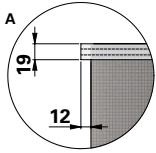

Donaldson
FILTRATION SOLUTIONS

DATA SHEET

Replacement Elements Bags – Dalamatric Style

* Measured from top of collar to top of stitching

Dalamatric Style

0.7 m, 1.0m, 1.25 m, 1.50 m, 1.75 m, 2.0 m Dalamatric Bag with felt ring top, flat sewn bottom

For Dalamatric Insertable (DLMV), Dalamatric Cased (DLMC) and other brands of baghouse collectors

Item	Description
1	Felt ring
2	Label (inside)
3	Filter bag

Dimensions [mm]	
Width	495
L	700
	1000
	1250
	1500
	1750
	2000