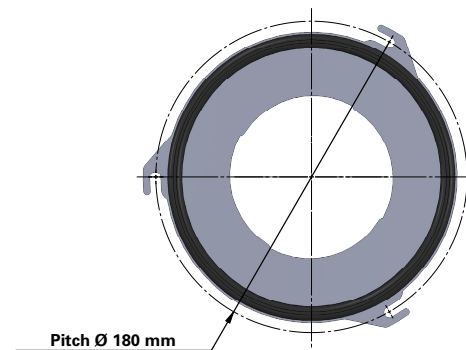

Top end cap quick fix

Dimensions [mm]		
Outer Ø	143	
Inner Ø	80	
L	600	
	1000	
L	1200	
	Pitch Ø	180